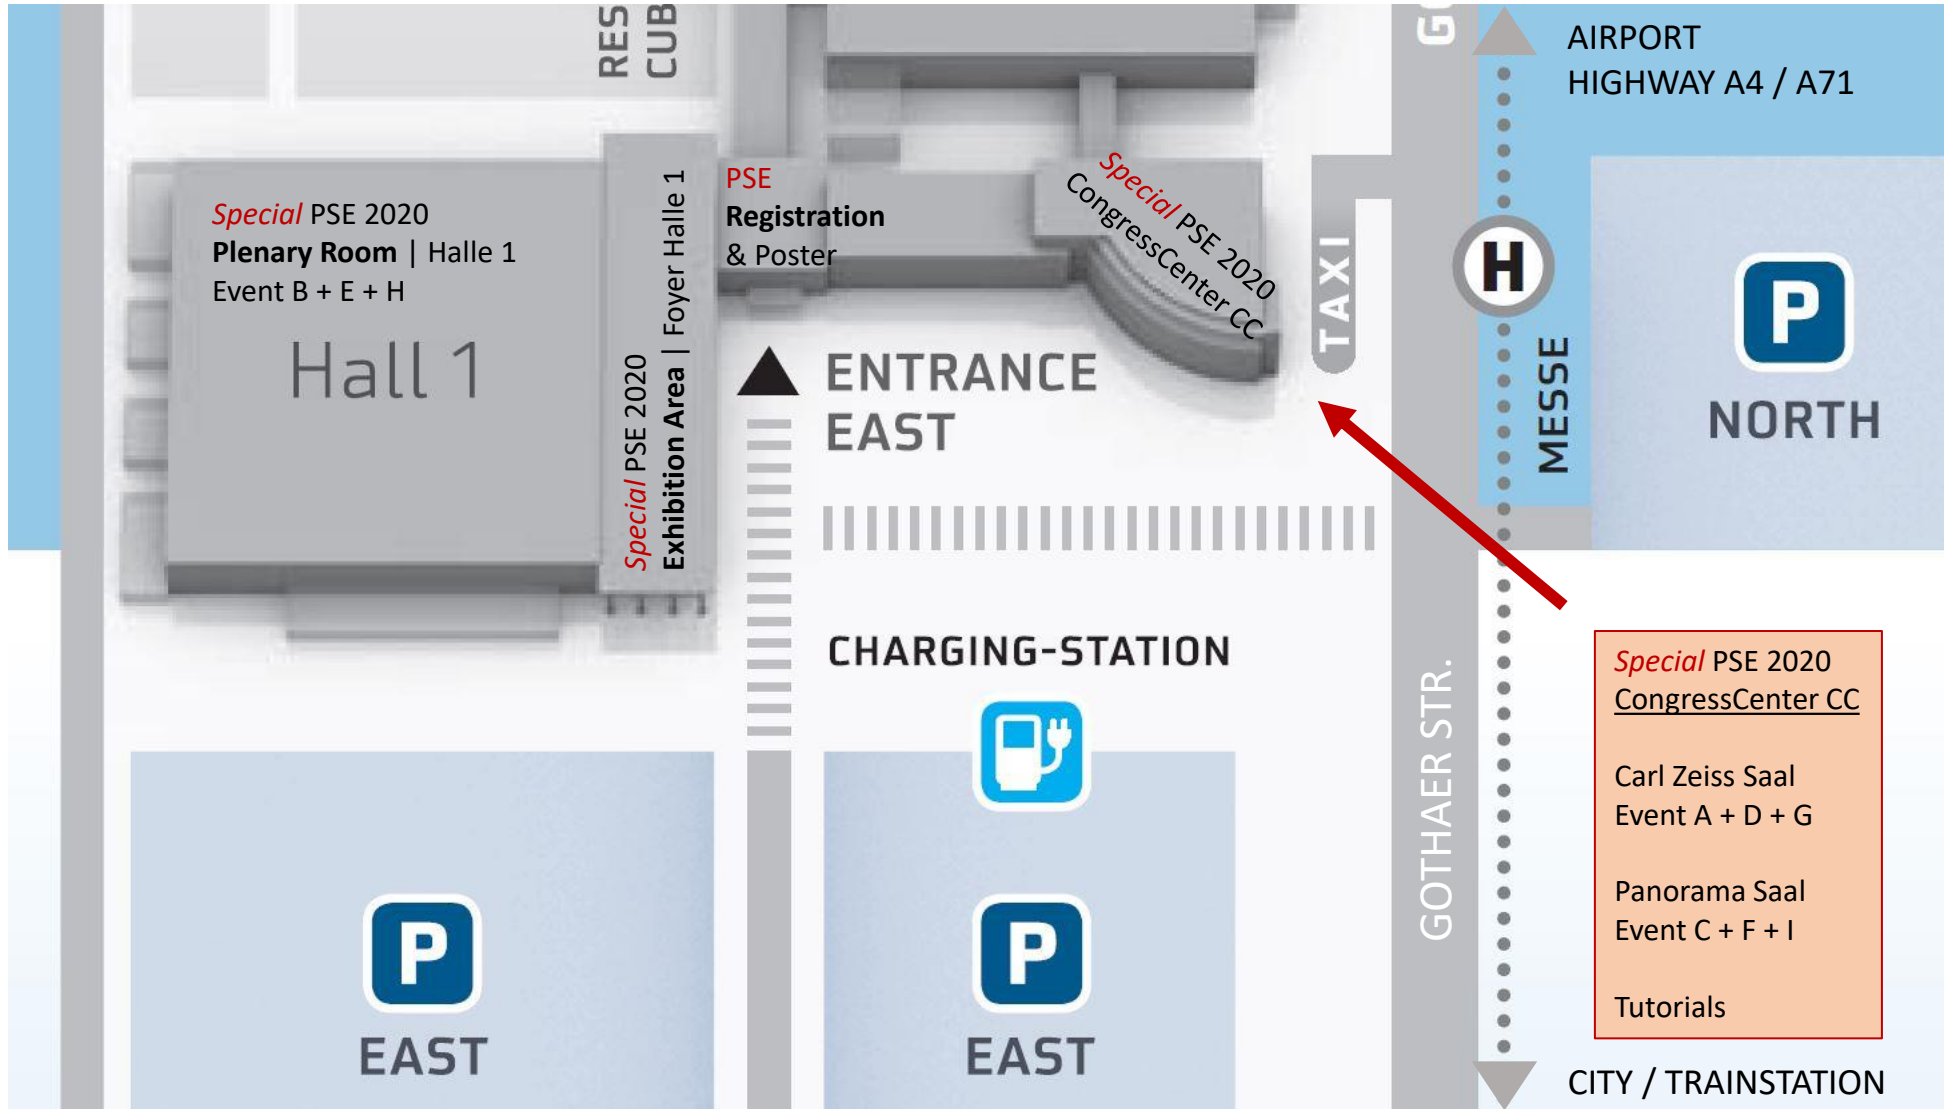

Special PSE 2020

September 7 – 10, 2020

Traide Fair Erfurt / CongressCenter CC Erfurt

Special PSE 2020
CongressCenter CC

Carl Zeiss Saal
Event A + D + G

Panorama Saal
Event C + F + I

Tutorials