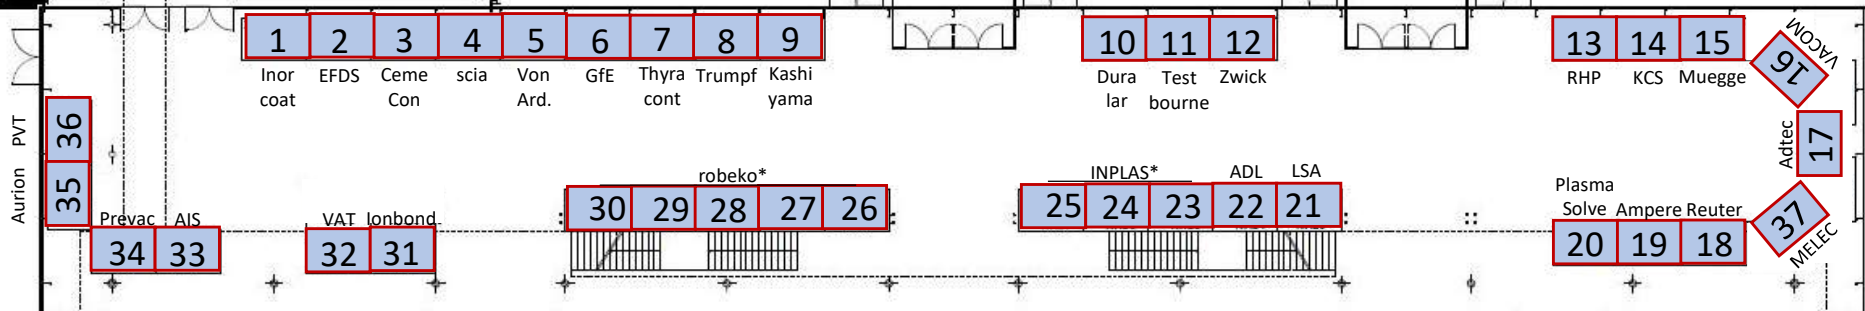

Special PSE 2020
CongressCenter CC

PSE
Registration

Special PSE 2020
Entrance East

Special PSE 2020

September 7 – 10, 2020

Trade Fair Erfurt / CongressCenter CC Erfurt

Special
PSE 2020

Gemeinschaftsstände

***INPLAS**: Singulus, HAWK, Comet, W&L, FhG FEP, FhG IST

***robeko**: PLASUS, Thin Film Consulting, MAGPULS, sairem

Special PSE 2020
Exhibition Area | Foyer Halle 1

Catering

Catering

Special PSE 2020
Plenary Room | Halle 1